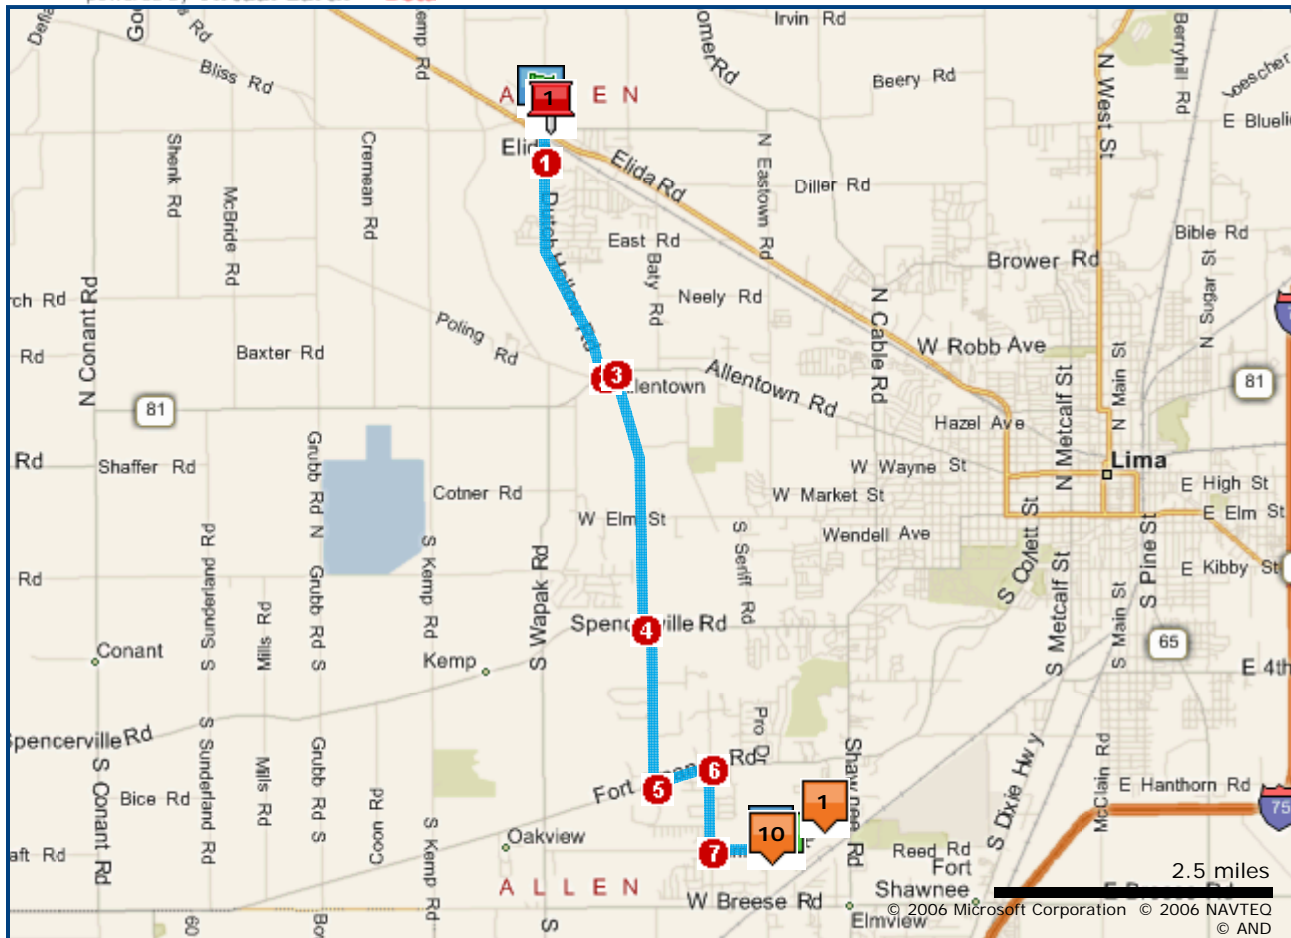

powered by **Virtual Earth Beta****Start:** Elida High School**End:** Shawnee High School - 3333 Zurmehly Rd, Lima, OH 45806,**Distance:** 8.2 mi**Time:** 23 Minutes

Directions	Distance	Detail Map
Start: Depart on (N) Greenlawn Ave (South)	0.4 mi	
1: Road name changes to Dutch Hollow Rd	2.1 mi	
2: Turn LEFT (East) onto SR-81 [Allentown Rd]	0.1 mi	
3: Turn RIGHT (South-East) onto (N) Copus Rd	2.3 mi	
4: Turn LEFT (East) onto SR-117 [Spencerville Rd], then immediately turn RIGHT (South) onto Wonderlick Rd	1.5 mi	
5: Turn LEFT (East) onto Fort Amanda Rd	0.5 mi	
6: Turn RIGHT (South) onto Yoakam Rd	0.7 mi	
7: Turn LEFT (East) onto Zurmehly Rd	0.5 mi	

End: Arrive at Shawnee High School - 3333 Zurmehly Rd,
Lima, OH 45806,

Scratch pad

1: Elida, Allen, Ohio, United States

Results for "Shawnee High School"

1: Shawnee High School
3333 Zurmehly Rd, Lima, OH
(419) 998-8000

3: Shawnee Local School District - Attendance

3333 Zurmehly Rd, Lima, OH
(419) 998-8003

4: Shawnee Schools - Nutritinon Services

3255 Zurmehly Rd, Lima, OH
(419) 998-8036

5: Shawnee Schools - Transportation Department

3255 Zurmehly Rd, Lima, OH
(419) 998-8035